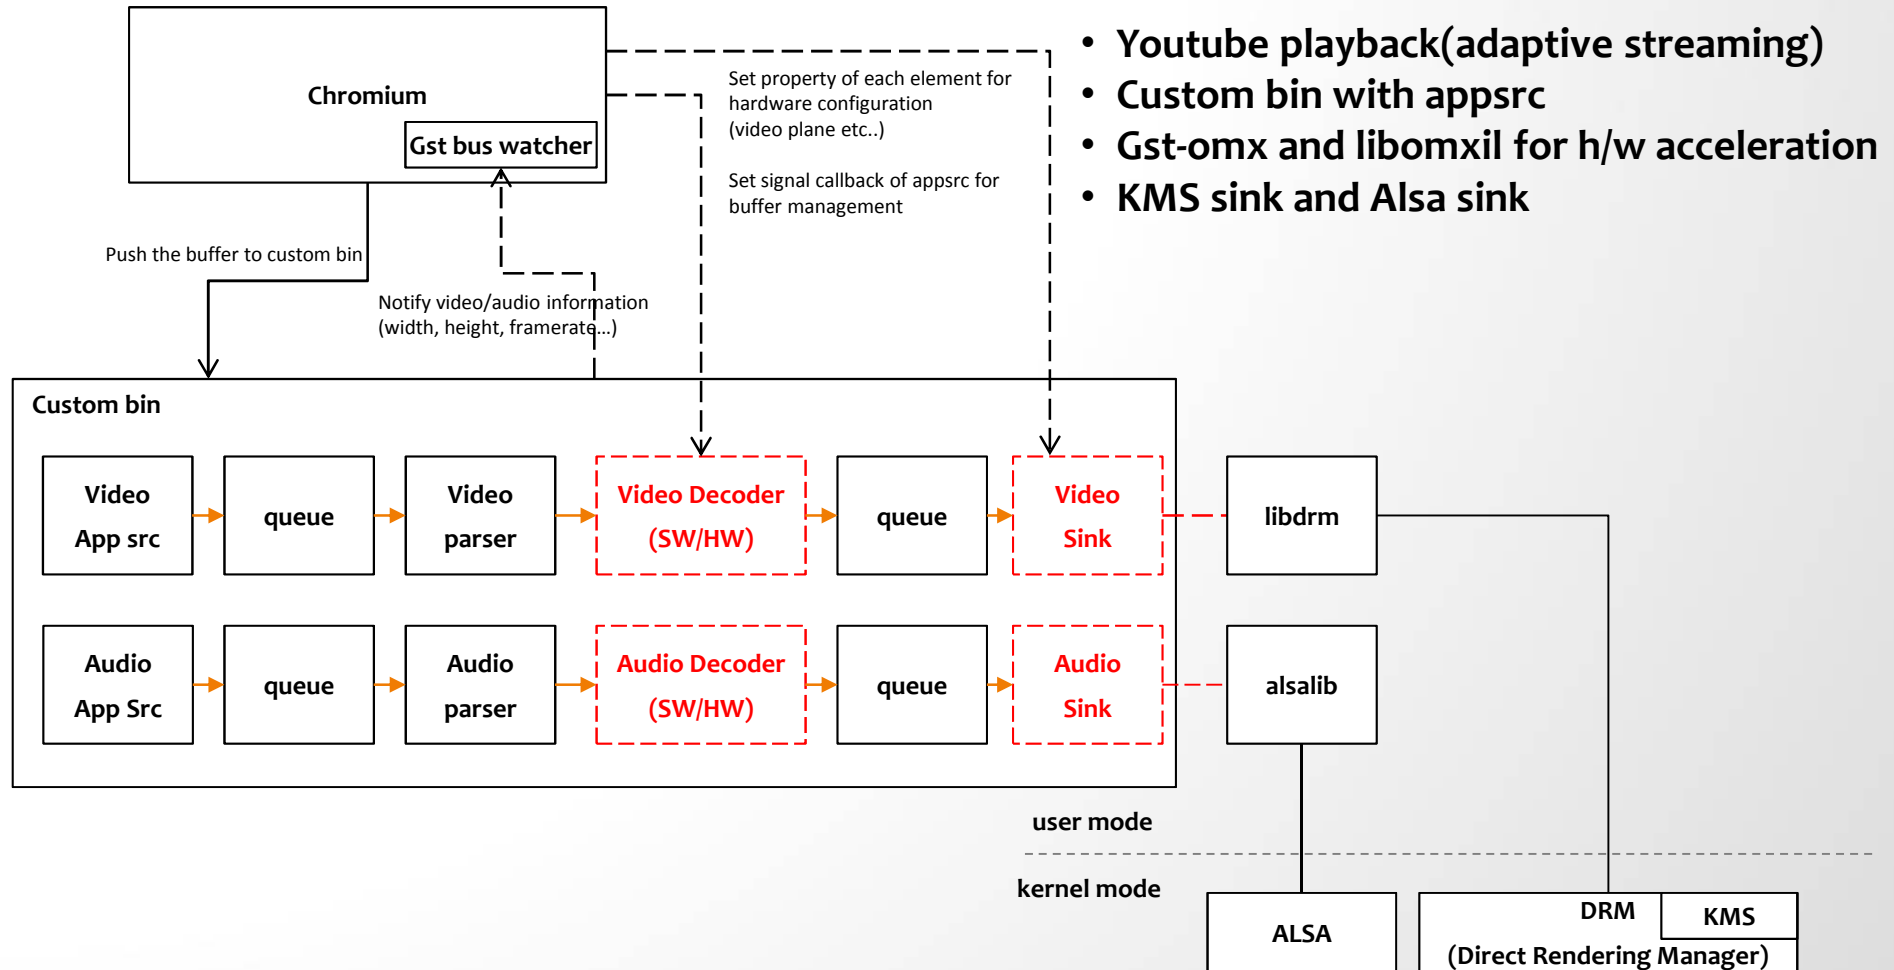

# webOS OSE(Open Source Edition)

- web-centric and usability-focused software platform
- release webOS as an open source project for raspberry pi3
- webOS OSE developer site and github for contribution
  - <http://webosose.org/>
  - <https://github.com/webosose/>
- Port Gstreamer 1.14.0 stable version
  - gstreamer, plugins, gst-omx, gst-libav

# Gstreamer pipeline on webOS OSE

# Demo screen