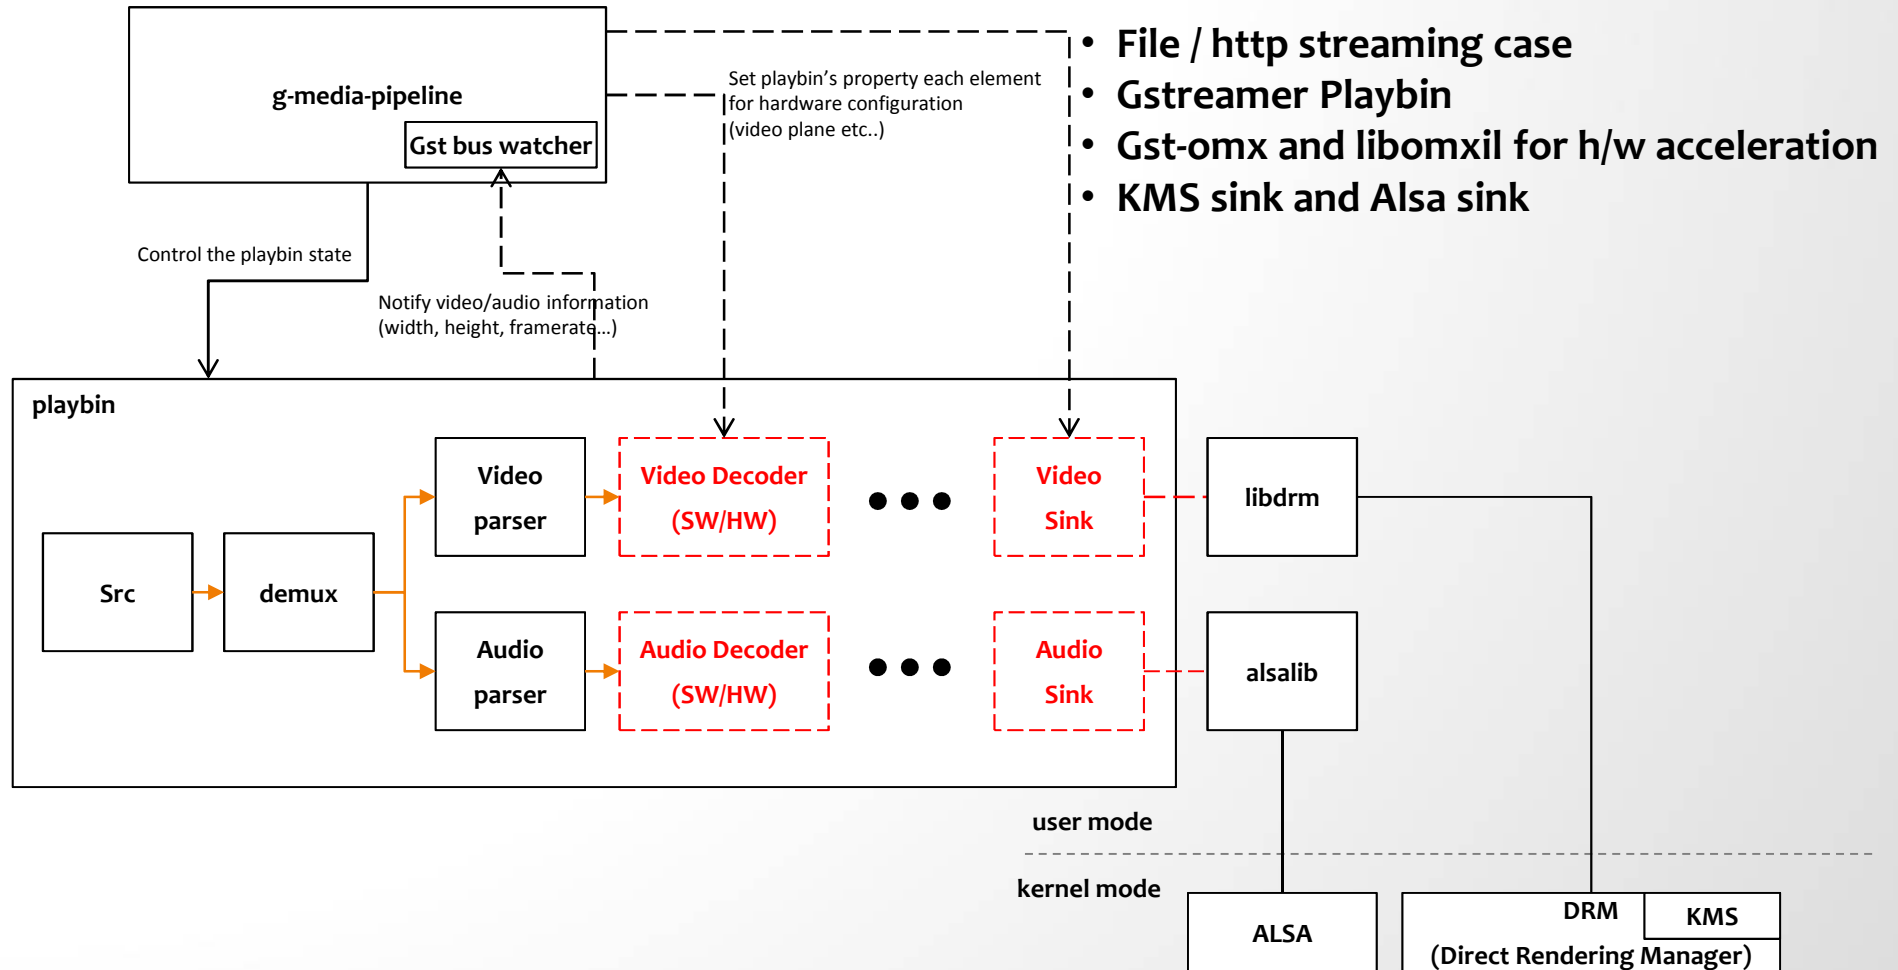

# Gstreamer pipeline on webOS OSE

Jimmy Ohn (LG Electronics)

Email : [yongjin.ohn@lge.com](mailto:yongjin.ohn@lge.com)

Software Platform Lab

# webOS OSE(Open Source Edition)

- web-centric and usability-focused software platform
- release webOS as an open source project for raspberry pi3
- webOS OSE developer site and github for contribution
  - <http://webosose.org/>
  - <https://github.com/webosose/>
- Port Gstreamer 1.14.0 stable version
  - gstreamer, plugins, gst-omx, gst-libav

# Gstreamer pipeline on webOS OSE